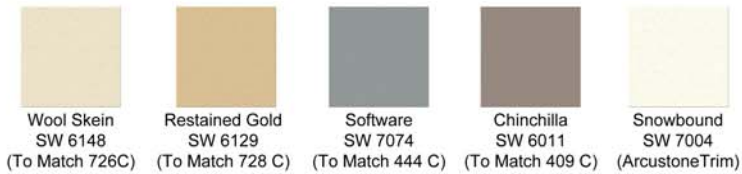

01 SOUTH ELEVATION
SCALE: 1/8" = 1'-0"

Materials:

Color Palette Paint

Sherwin Williams

Stone

El Dorado

Metal Roof

BEMO